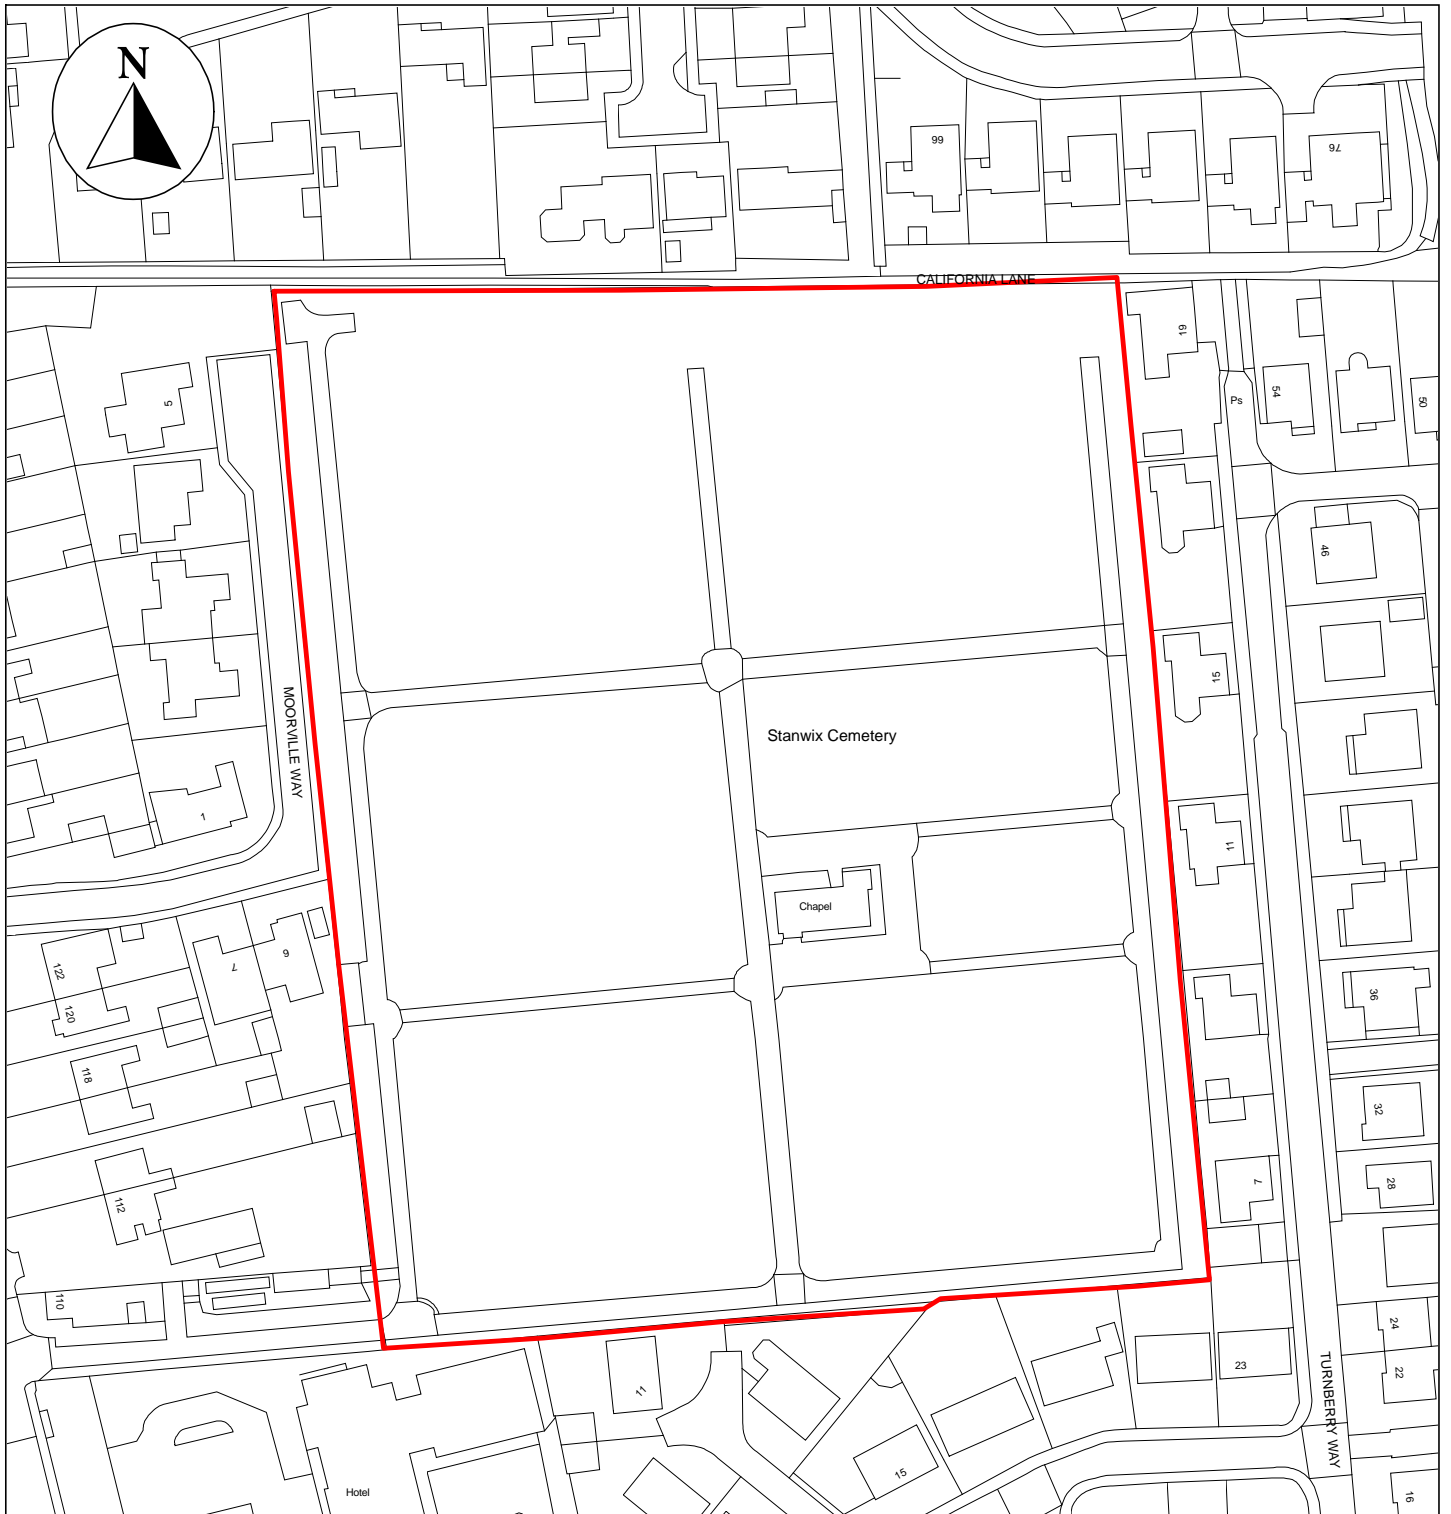

# Public Space Protection Order Cumberland Council 2024

ANTI-SOCIAL BEHAVIOUR CRIME AND  
POLICING ACT 2014

**Stanwix Cemetery, Kingstown Road, Carlisle, CA3 0AT**

Neighbourhoods  
Education and Enforcement  
Allerdale House  
Workington  
CA14 3YJ

Scale: 1 : 1,250  
Date: February 2024

©crown copyright database rights 2024  
ordnance survey AC0000861732